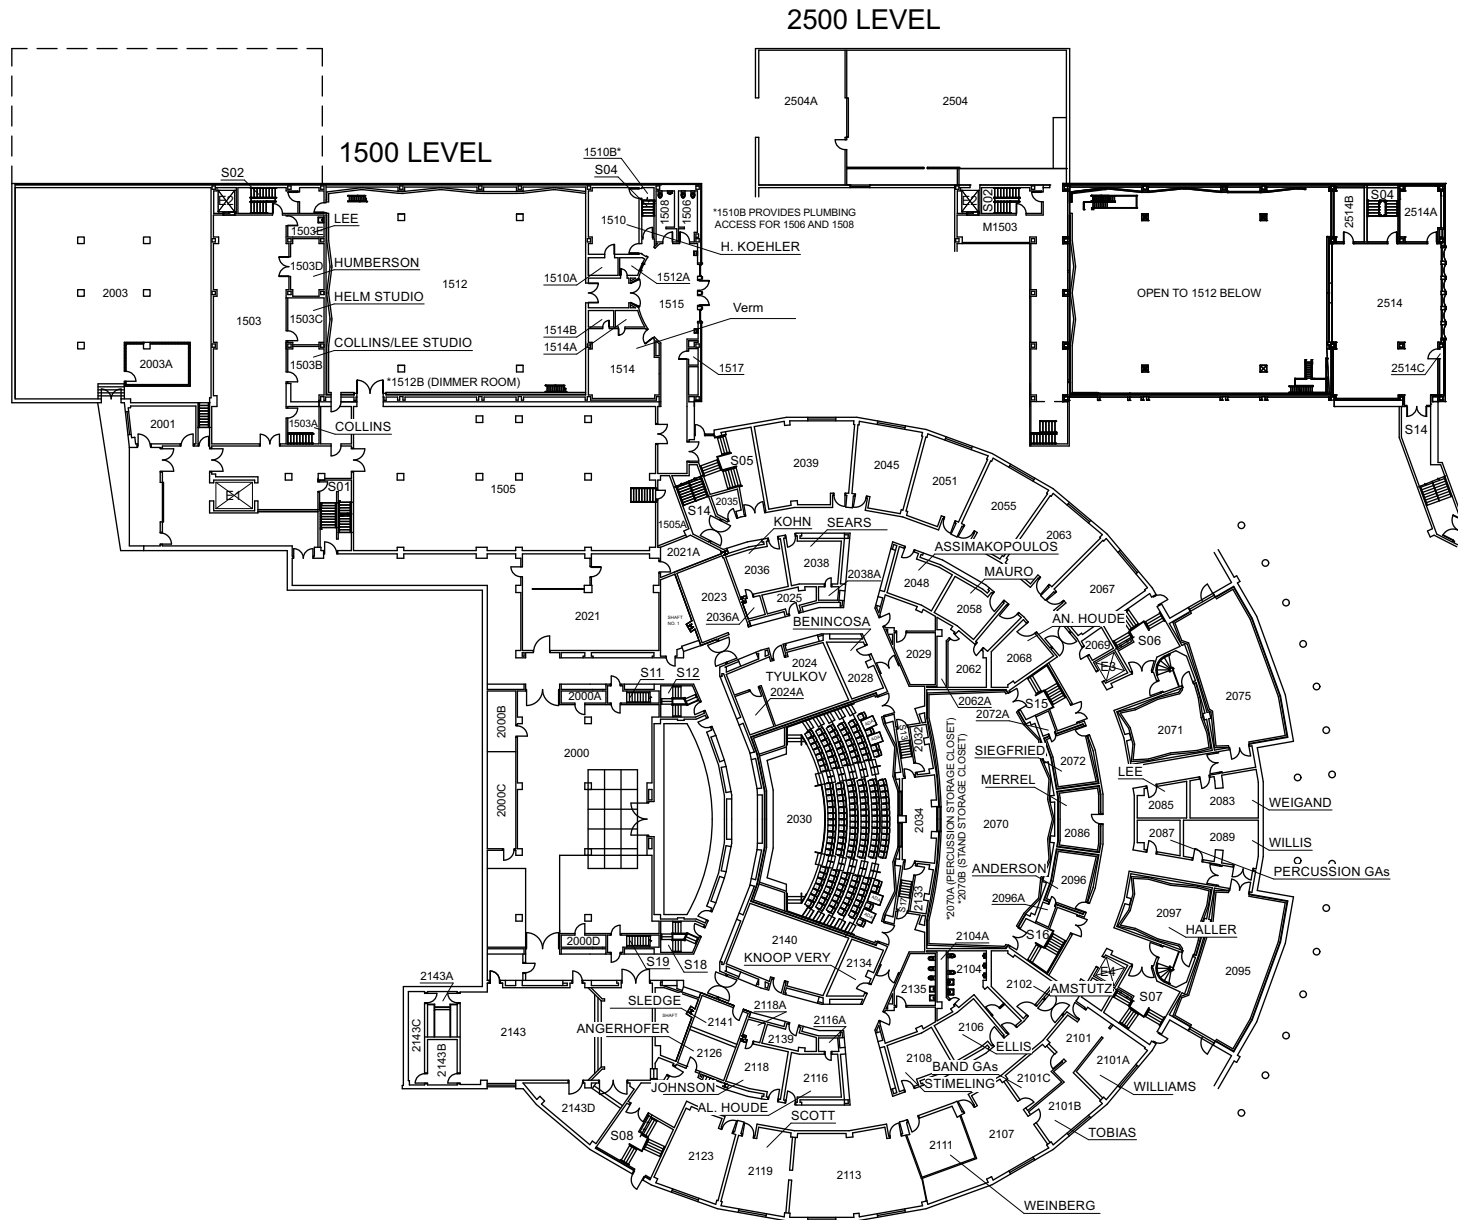

500 LEVEL

\*DRAWN TO APPROXIMATE

CANADY CREATIVE ARTS CENTER WEST VIRGINIA UNIVERSITY, MORGANTOWN, W. Va.	
<b>FIRST FLOOR</b>	
<b>500 &amp; 1000 LEVELS</b>	
REVISED: 8/17/2023	

CANADY CREATIVE ARTS CENTER  
 WEST VIRGINIA UNIVERSITY, MORGANTOWN, W. Va.  
**SECOND FLOOR**  
 1500, 2000 & 2500 LEVELS  
 REVISED:  
 8/17/23