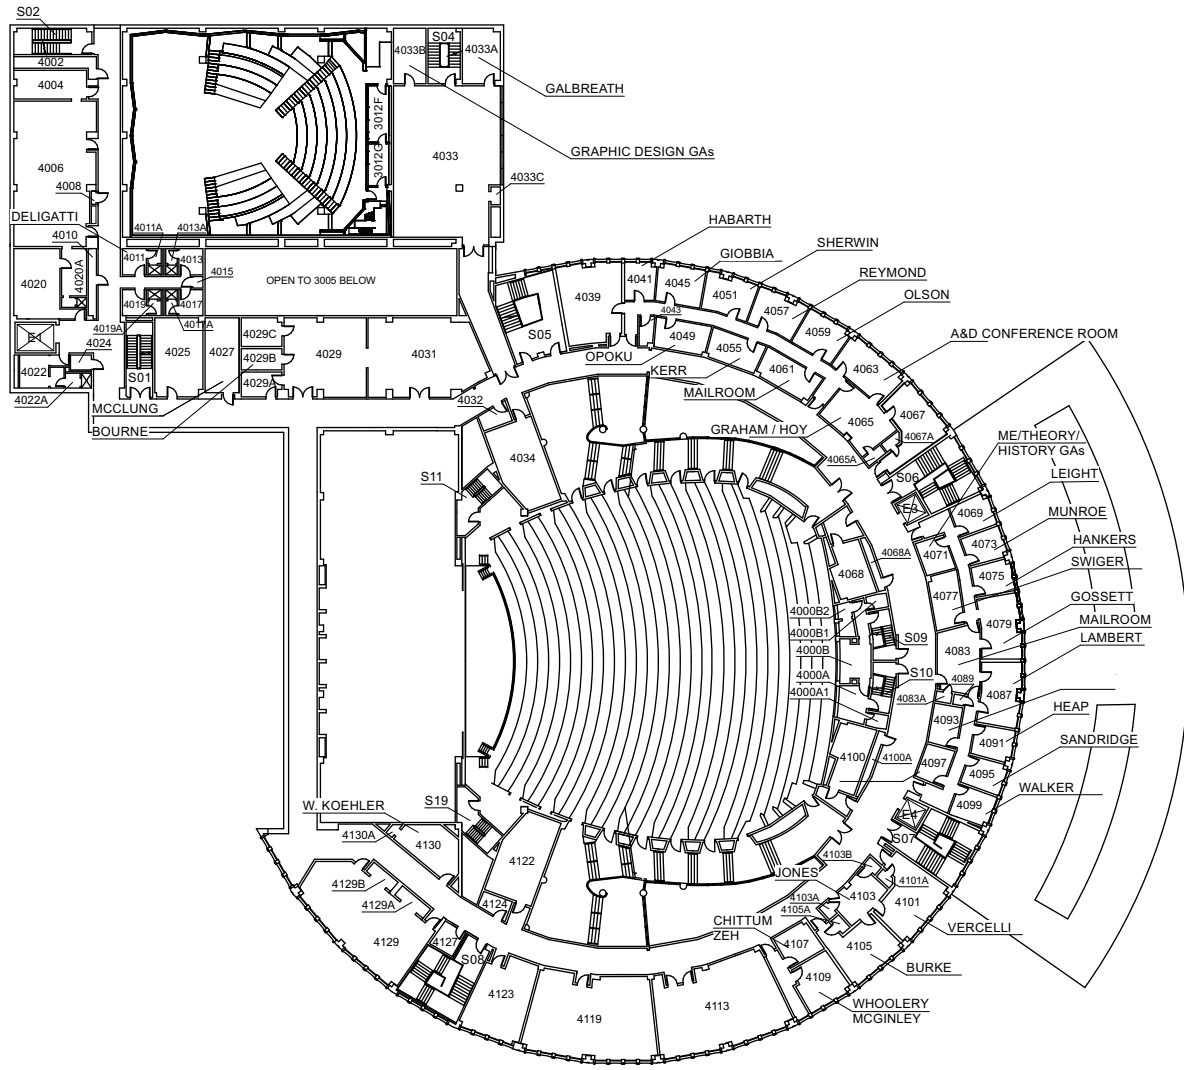

CANADY CREATIVE ARTS CENTER
WEST VIRGINIA UNIVERSITY, MORGANTOWN, W. Va.

FOURTH FLOOR

4000 LEVEL

REVISED:
8/17/23