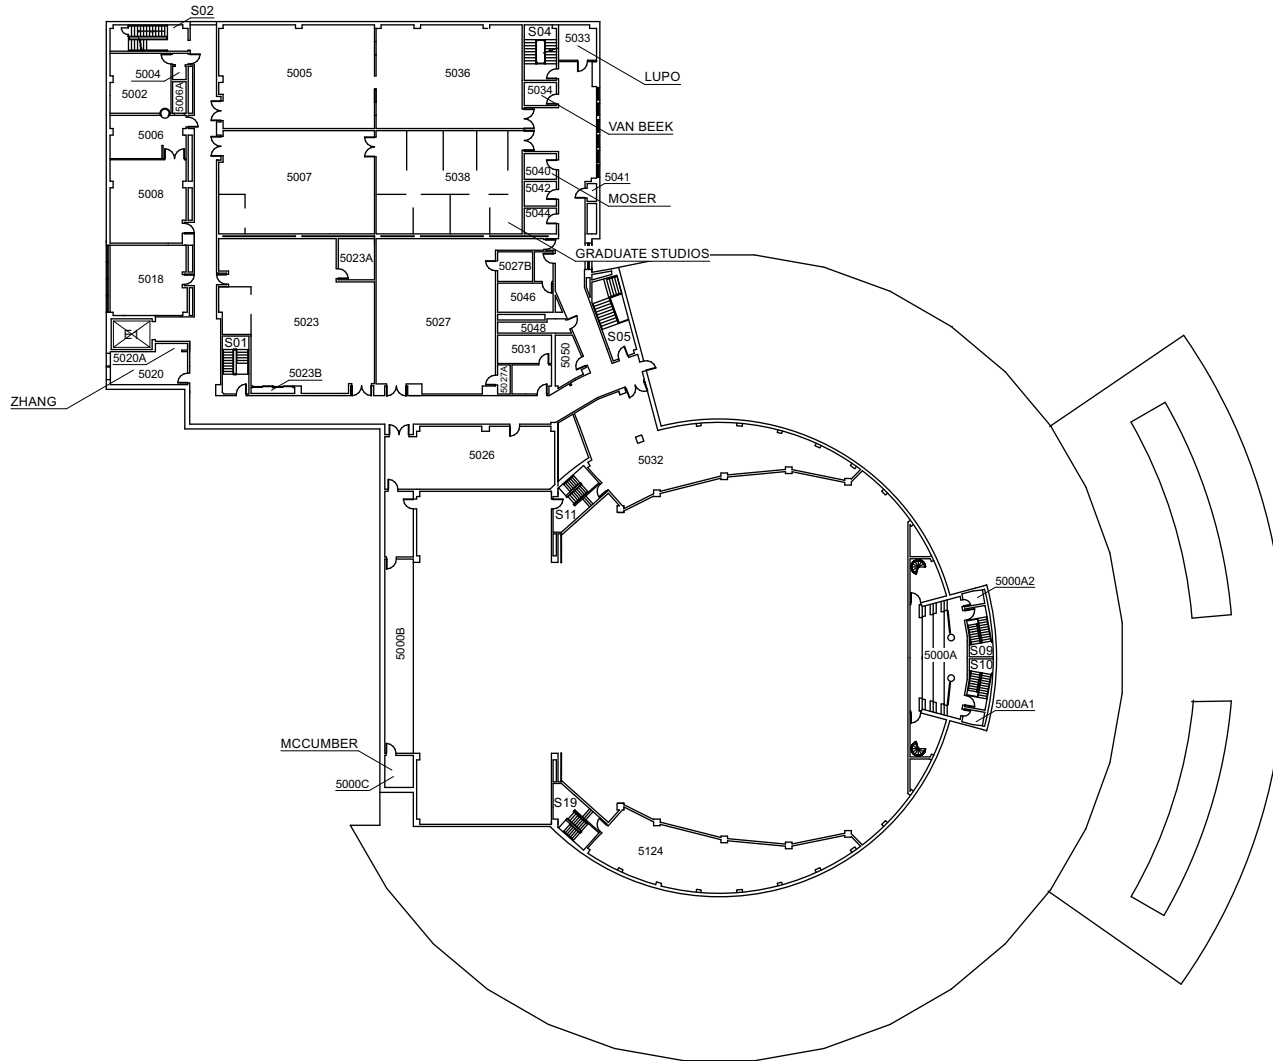

# THIRD FLOOR

3000 LEVEL

REVISED:  
 8/17/23

CANADY CREATIVE ARTS CENTER  
WEST VIRGINIA UNIVERSITY, MORGANTOWN, W. Va.

# FOURTH FLOOR

4000 LEVEL

REVISED:  
8/17/23

6000 LEVEL

CANADY CREATIVE ARTS CENTER  
WEST VIRGINIA UNIVERSITY, MORGANTOWN, W. Va.

**FIFTH FLOOR**

5000 & 6000 LEVELS

REVISED:  
8/17/23