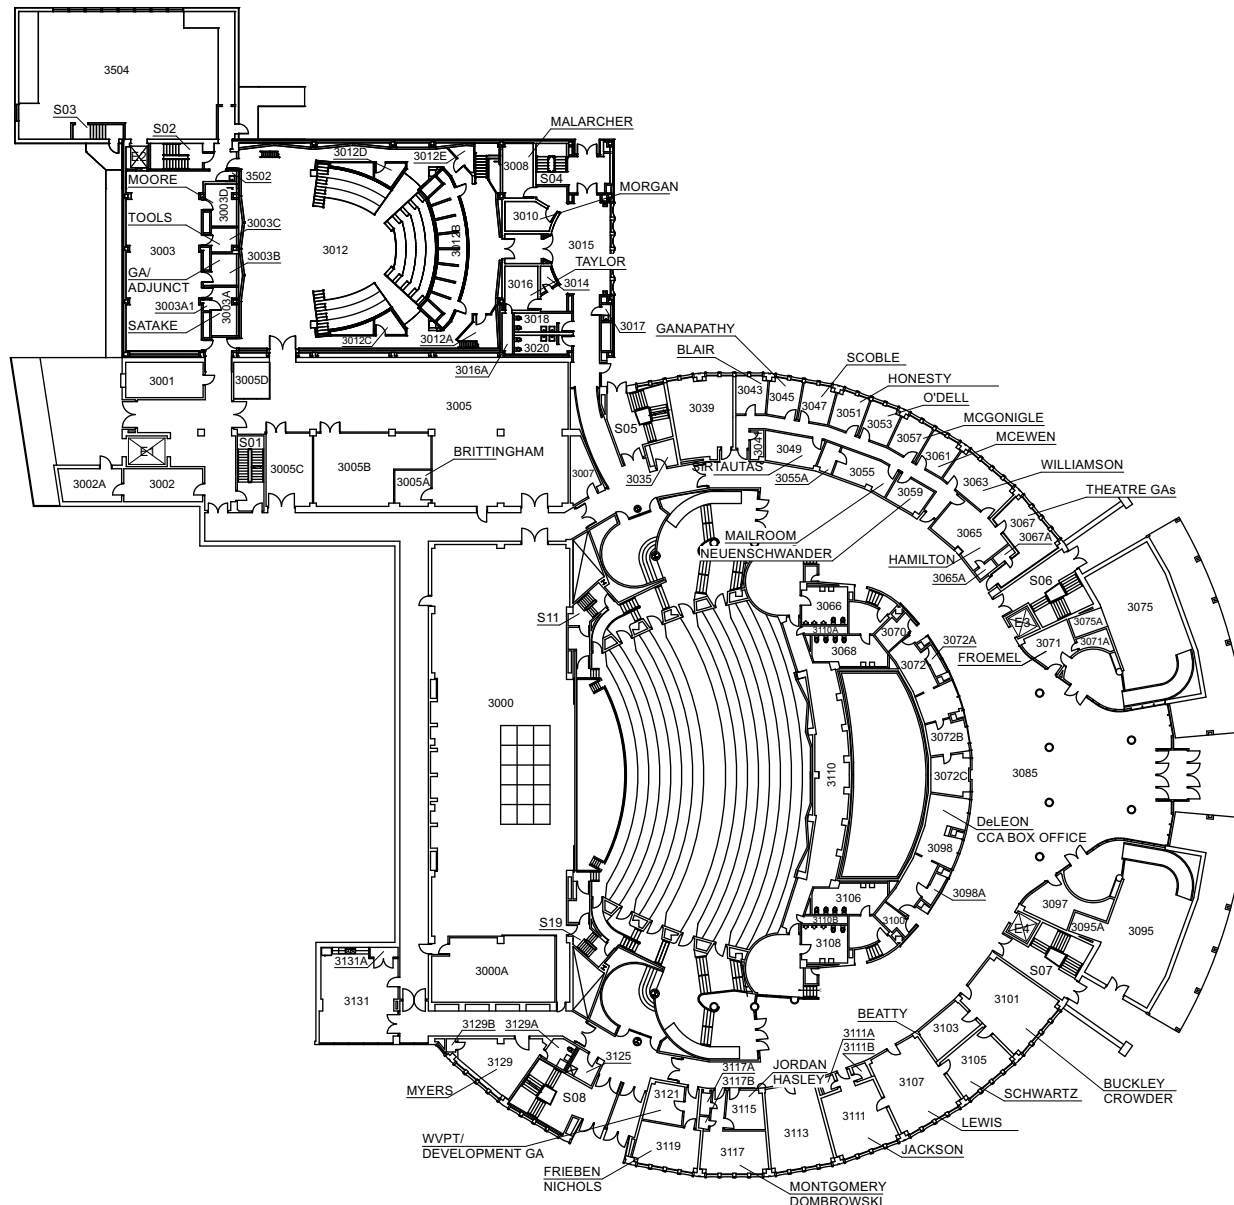

500 LEVEL

\*DRAWN TO APPROXIMATE

CANADY CREATIVE ARTS CENTER WEST VIRGINIA UNIVERSITY, MORGANTOWN, W. Va.	
<b>FIRST FLOOR</b>	
<b>500 &amp; 1000 LEVELS</b>	
REVISED: 8/17/2023	

CANADY CREATIVE ARTS CENTER  
 WEST VIRGINIA UNIVERSITY, MORGANTOWN, W. Va.  
**SECOND FLOOR**  
 1500, 2000 & 2500 LEVELS  
 REVISED:  
 8/17/23